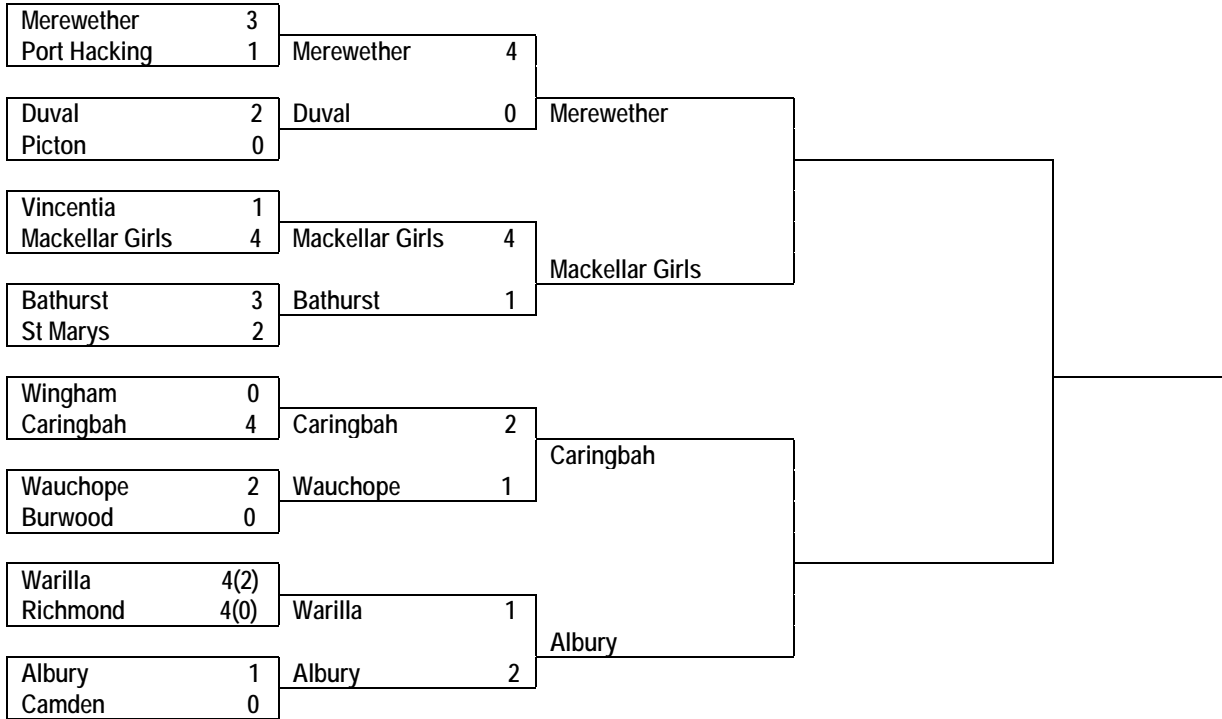

# Errea Cup and Trophy 2010 – Final 16 Series: Road to the Semi Final Series

By                      by                      on                      on  
 Rd 6 – 25 June      Rd 7 - 30 July      Semi – 11 August      Final - 25 August

## Girls